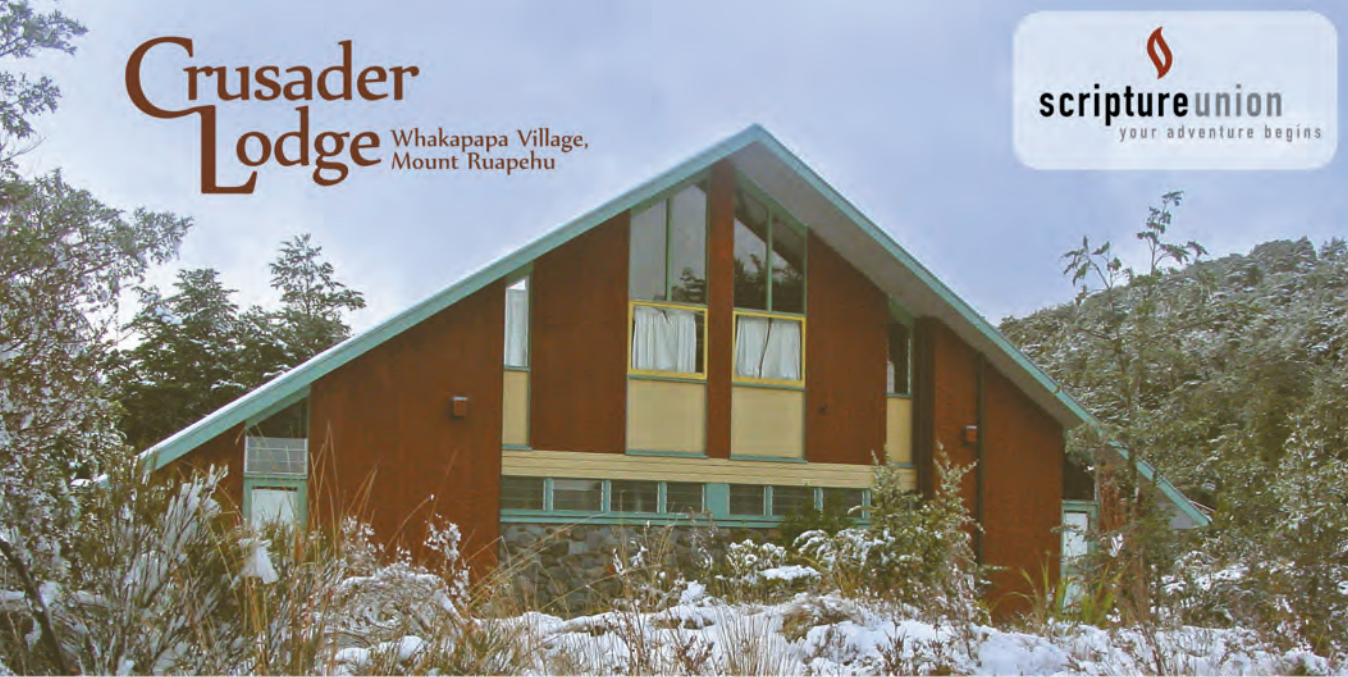

Crusader Lodge

Whakapapa Village,
Mount Ruapehu

Crusader Lodge has played an important part in the lives of thousands of New Zealand young people. Situated at the foot of Mt Ruapehu, Crusader Lodge is affordable accomodation for up to 32 people in one of New Zealand's most spectacular locations.