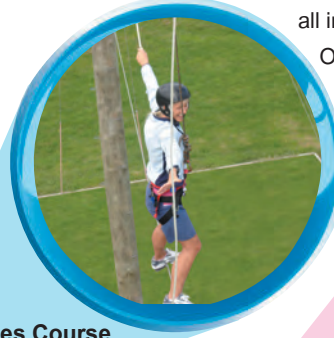

### The Low Ropes Course

Comprising of 11 activities, each encourages goal setting, trust, communication, self / team confidence, awareness, and most importantly, fun.